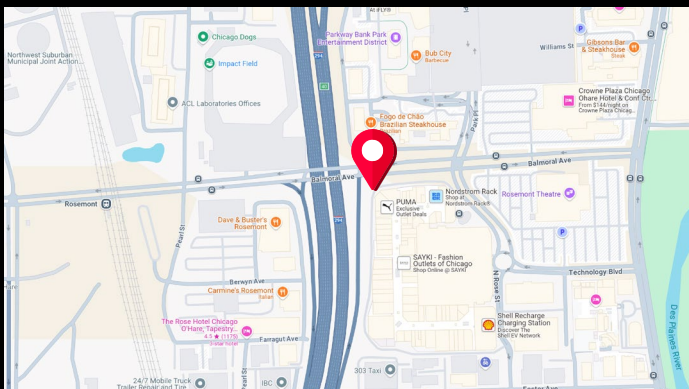

DIGITAL WALL CHI-1700

GEOPATH ID: TBD

📍 Located off I-294
& Balmoral Avenue

Exterior spectacular high resolution landscape digital display at Chicago Fashion Outlets, located off I-294 and Balmoral Avenue, one half mile west of O'Hare International Airport.

Size: 20'H x 60'W	Weekly IMPs: TBD	Facing: North
Latitude: 41.97636470	Longitude: -87.868281512	Read: Left-hand

📞 DC Office: 202.337.1839

✉️ chris@capitoloutdoor.com

🌐 CapitolOutdoor.com