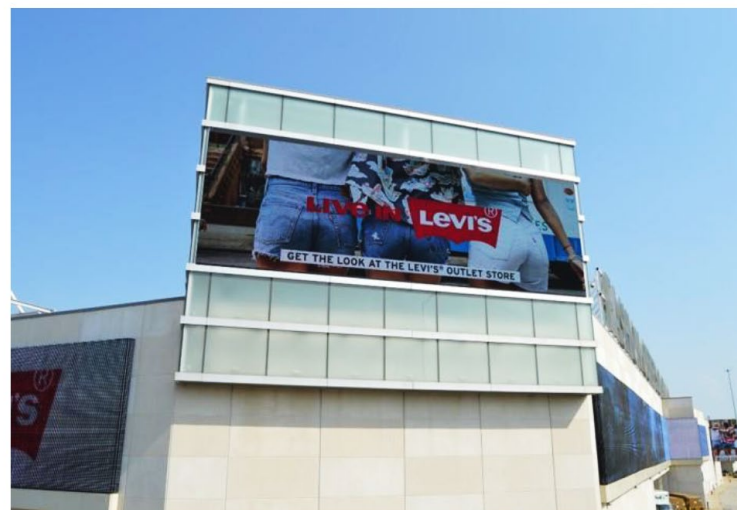

2 DIMENSIONS (H x W)

- 288 px (H) x 900 px (W)

High resolution digital display located off I-294 and Balmoral Avenue, one half mile west of O'Hare International Airport.