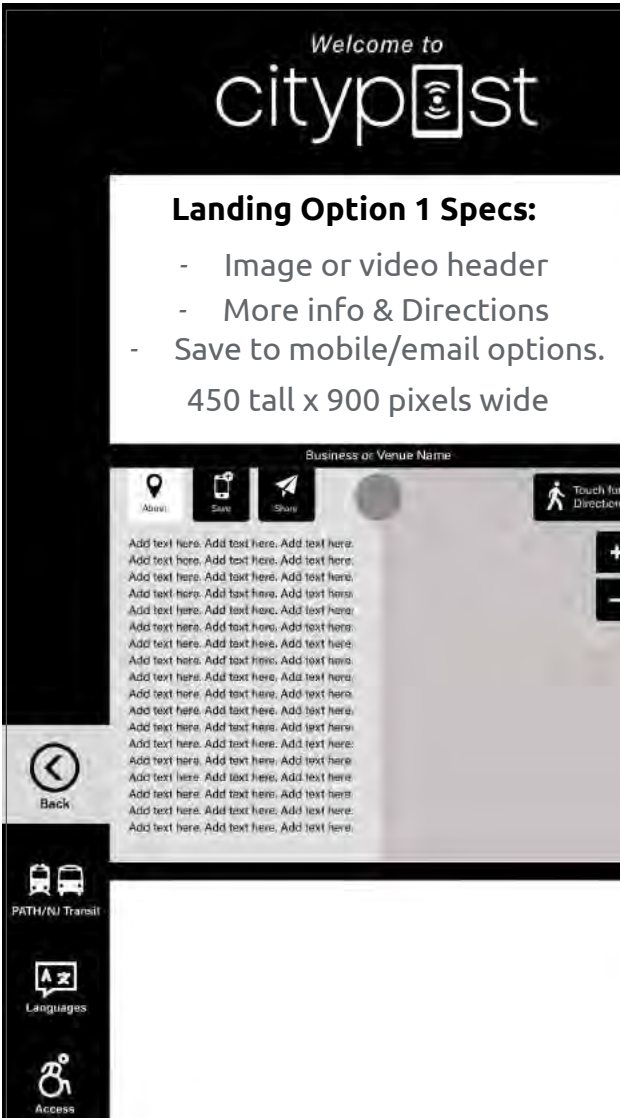

Wicked Musical example:

Call to action attracts people to touch and find out more about the ad or message.

Overall Kiosk Dimensions:

102.2" (height) x 41.1" (width) x 11.6" (depth)

8'5" (height) x 3'4" (width) x .97" (depth)

TERM: 4 Weeks

8.5' x 3.5' Montgomery County Ad Panel Network

Optional Interactive Landing Pages:

When a user touches the broadcast ad they are taken to a landing page for more information and interactivity options. A landing page is included but NOT required.

Examples of interactive landing pages; CityPost template on left, or create a custom design on right.

8.5' x 3.5' Montgomery County Ad Panel Network

Optional Interactive Landing Pages:

When a user touches the broadcast ad they are taken to a landing page for more information and interactivity options. A landing page is included but NOT required.

Layout Options

Landing Option 2 Specs:
Create whatever you desire on a 1920 tall x 900 pixels wide canvas

- Provide more info about the show, event or product
- Slideshow widget to showcase multiple images
- "Save to mobile" feature with a touchpad for direct response
- Survey and feedback opportunities
- Lots can be done here, talk to us about executing any concepts or ideas
 - SCM can execute
 - Client can provide custom html to spec, securely host and provide to us a link