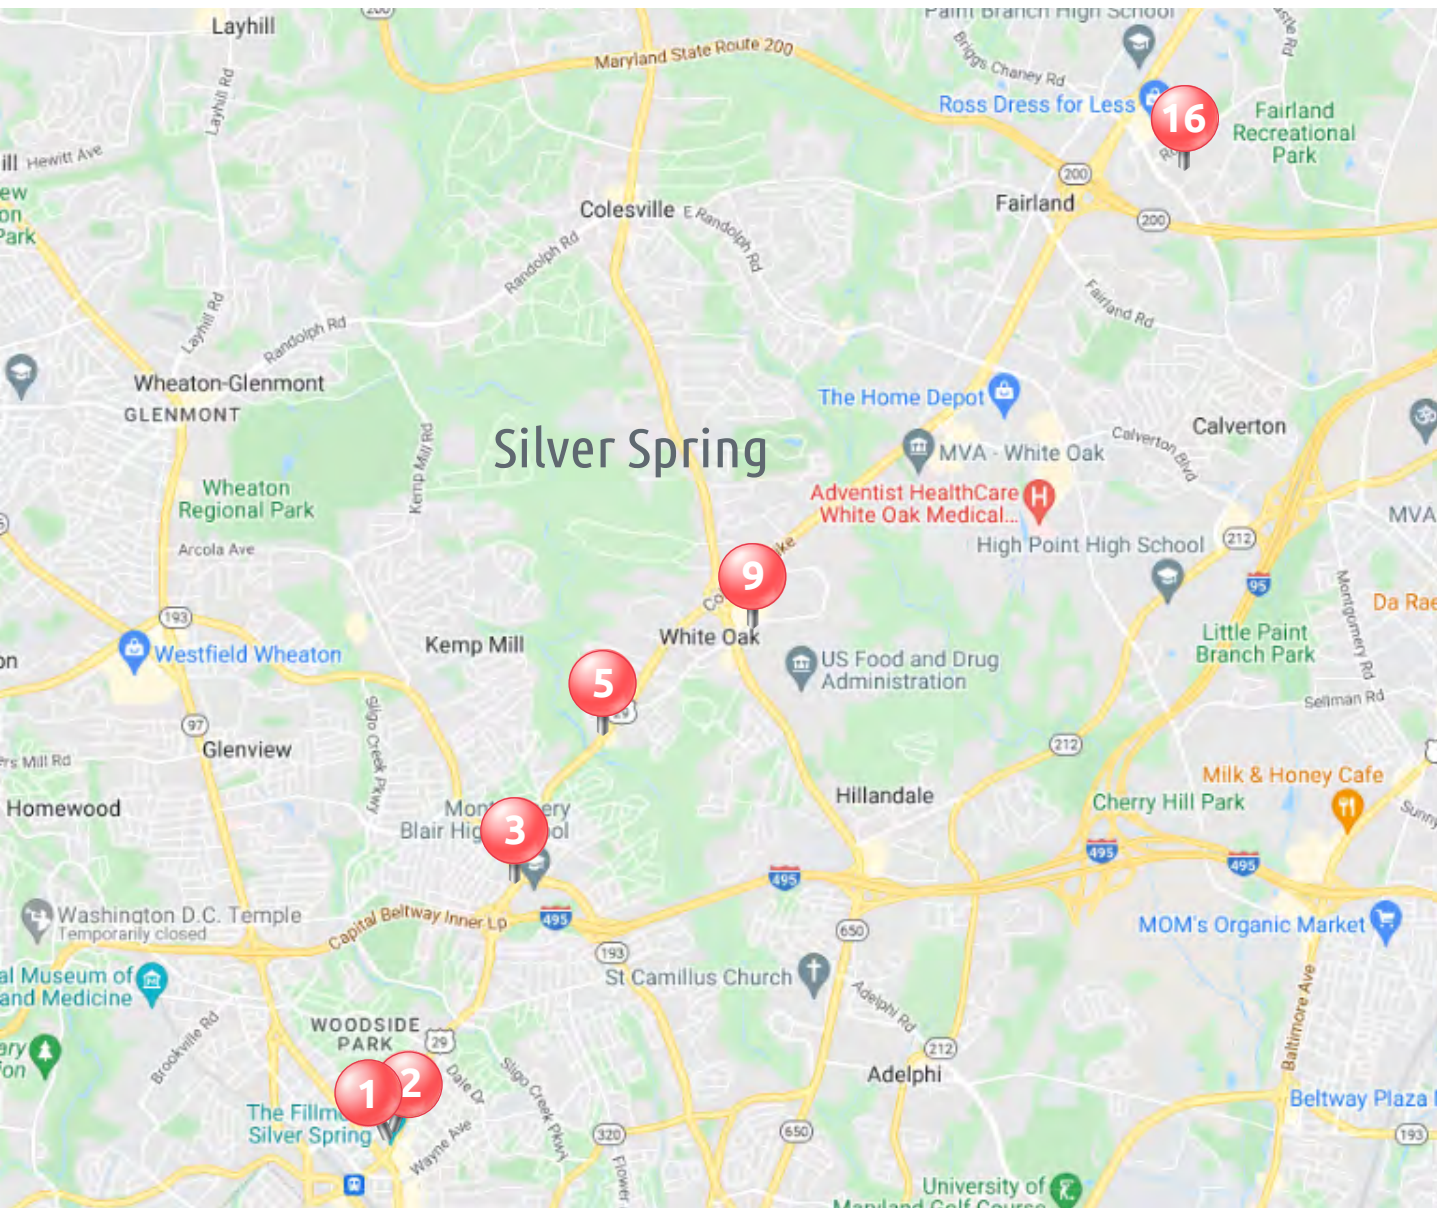

8.5' x 3.5' Montgomery County Ad Panel Network

8.5' x 3.5' Montgomery County Ad Panel Network

DC MONTGOMERY COUNTY, MD SITES

Silver Spring, Maryland: 48" H x 27" W

Plant Unit ID

- MC-BRT-0001-A **1A/B** Fenton Street FLASH Station NB
8661 Colesville Road, Silver Spring, MD 20910
38.99717 -77.02730
- MC-BRT-0001-B
- MC-BRT-0002-A **2A/B** Fenton Street FLASH Station SB
8700 Colesville Road, Silver Spring, MD 20910
38.99792 -77.02698
- MC-BRT-0002-B
- MC-BRT-0003-A **3A/B** Four Corners FLASH Station NB
10001 Colesville Road, Silver Spring, MD 20901
39.01874 -77.01394
- MC-BRT-0003-B
- MC-BRT-0005-A **5A/B** Burnt Mills FLASH Station NB
10731 Columbia Pike, White Oak, MD 20901
39.03134 -77.00444
- MC-BRT-0005-B
- MC-BRT-0009-A **9A** White Oak Transit Center FLASH Station NB
11315 Lockwood Drive, Silver Spring, MD 20904
39.04054 -76.98860
- MC-BRT-0009-B
- MC-BRT-0016-A **16A/B** Briggs Chaney Park & Ride FL
3310 Gateshead Manor Way, Fairland, MD 20904
39.07800 -76.94212
- MC-BRT-0016-B

● Alcohol Compliant

8.5' x 3.5' Montgomery County Ad Panel Network

Ad Space & Specs:

Interactive Ads

:10 Broadcast Ad

Full screen image poster or video/animation with audio.

Interactive landing pages are optional and included. *(See next page)*

TERM: 4 Weeks

8.5' x 3.5' Montgomery County Ad Panel Network

Optional Interactive Landing Pages:

When a user touches the broadcast ad they are taken to a landing page for more information and interactivity options. A landing page is included but NOT required.

Examples of interactive landing pages; CityPost template on left, or create a custom design on right.

8.5' x 3.5' Montgomery County Ad Panel Network

Optional Interactive Landing Pages:

When a user touches the broadcast ad they are taken to a landing page for more information and interactivity options. A landing page is included but NOT required.