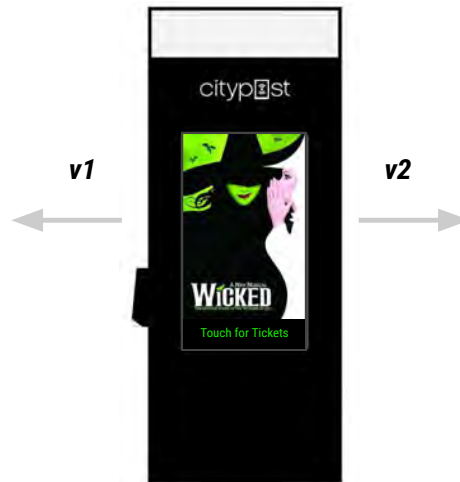

Wicked Musical example:

Call to action attracts people to touch and find out more about the ad or message.

Overall Kiosk Dimensions:

102.2" (height) x 41.1" (width) x 11.6" (depth)

8'5" (height) x 3'4" (width) x .97" (depth)

TERM: 4 Weeks

8.5' x 3.5' Montgomery County Ad Panel Network

Optional Interactive Landing Pages:

When a user touches the broadcast ad they are taken to a landing page for more information and interactivity options. A landing page is included but NOT required.