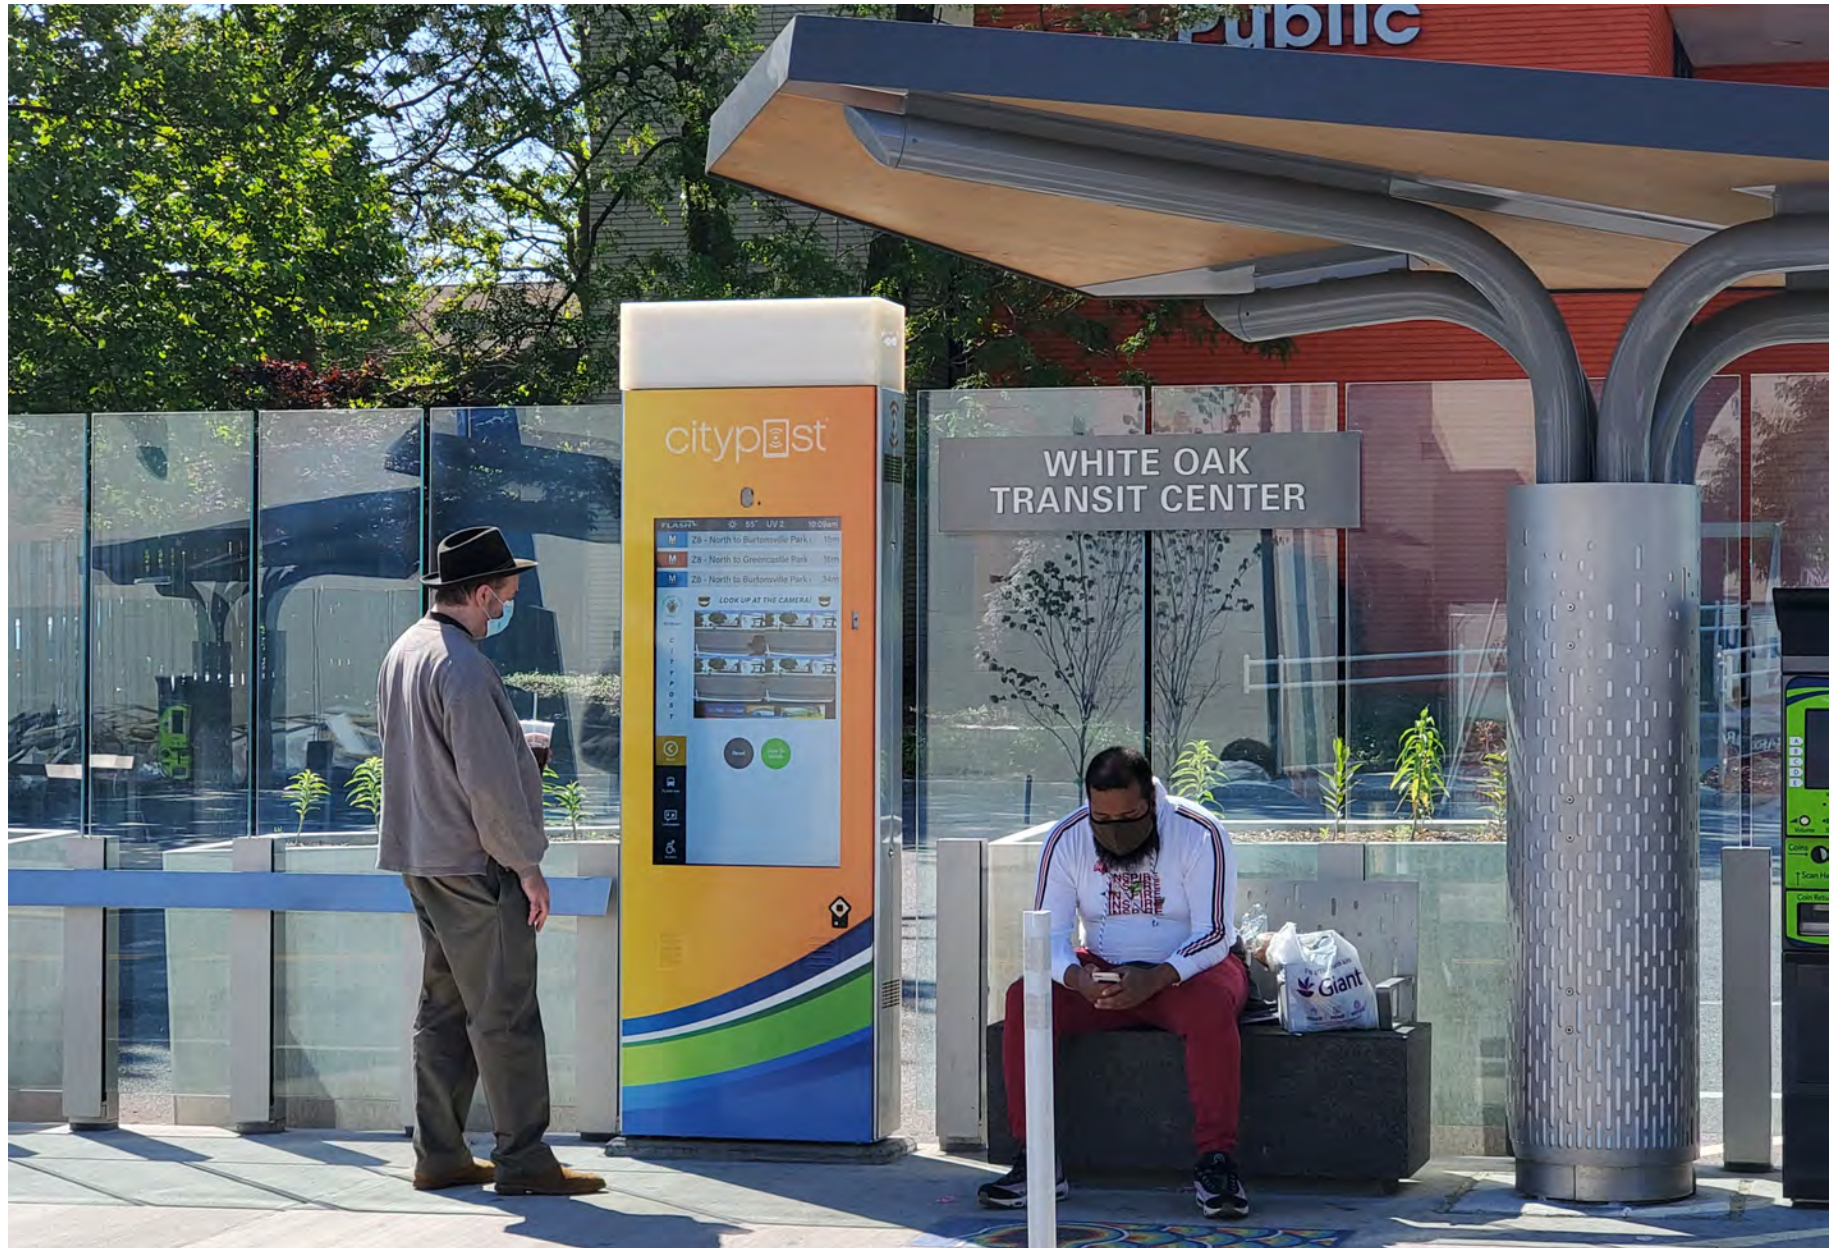

8.5' x 3.5' Montgomery County Ad Panel Network