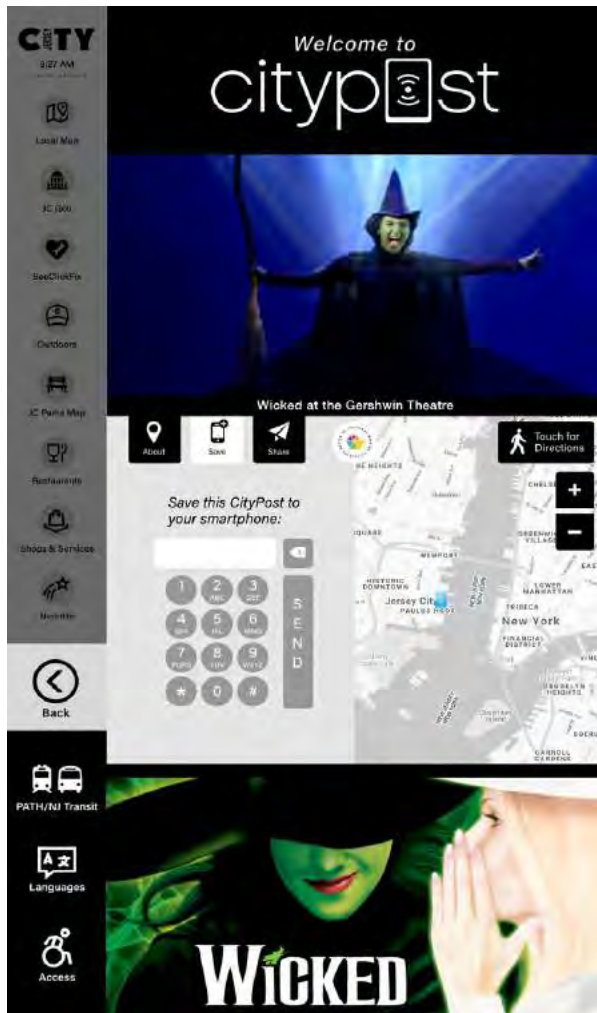

8.5' x 3.5' Montgomery County Ad Panel Network

Optional Interactive Landing Pages: