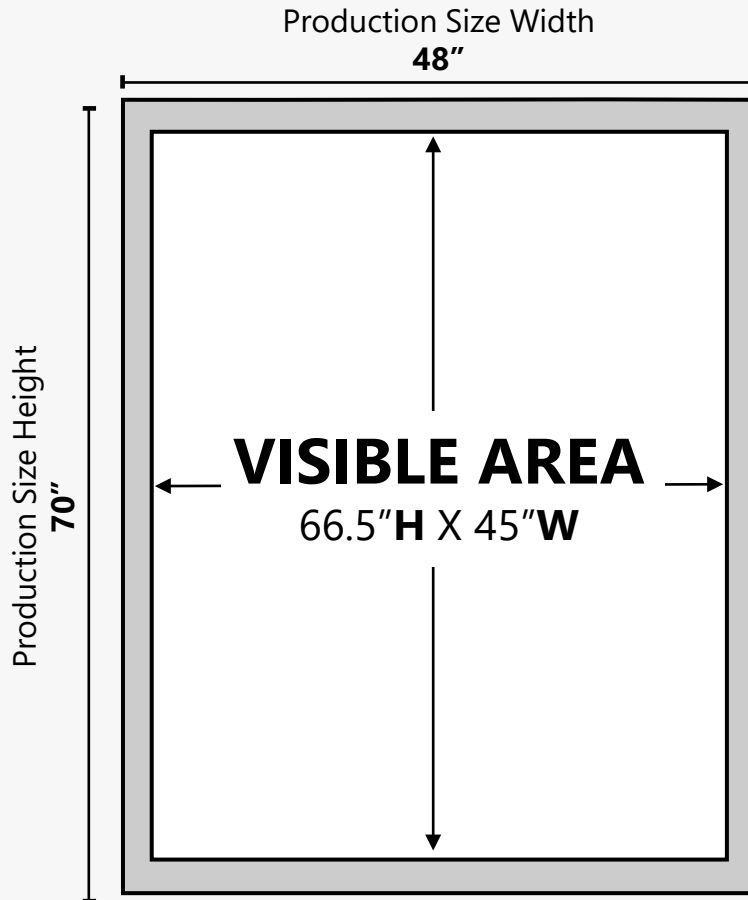

Location: Throughout Bayonne, NJ | **Area:** Bayonne | **Substrate:** UltraForm (Monadnock), Opaline, Matte Paper

Art/Production Guidelines

SIZE & PRODUCTION

70"H x 48"W

MATERIAL:

UltraForm (Monadnock),
Opaline, Matte Paper

TERM

SHIPPING

JaVere Chandler
315 S Harrison St, Unit 317
East Orange, NJ 07018
347-940-6068
No Signature Required

Overall Poster Size

70"H x 48"W

Live Area

66.5"H x 45"W

Please keep all important elements inside area as additional trim may be required.

Note

Posters are not saved after the end of posting unless a written request is received prior to start of posting. New posters are needed for non-consecutive posting. P3GM cannot or will not store/save posters for re-use. Materials not complying with dimensions may be subject to additional expenses or non-posting. P3GM shall not be held liable for any degradation of paper quality or performance whatsoever that may result from the use of any materials other than those described.