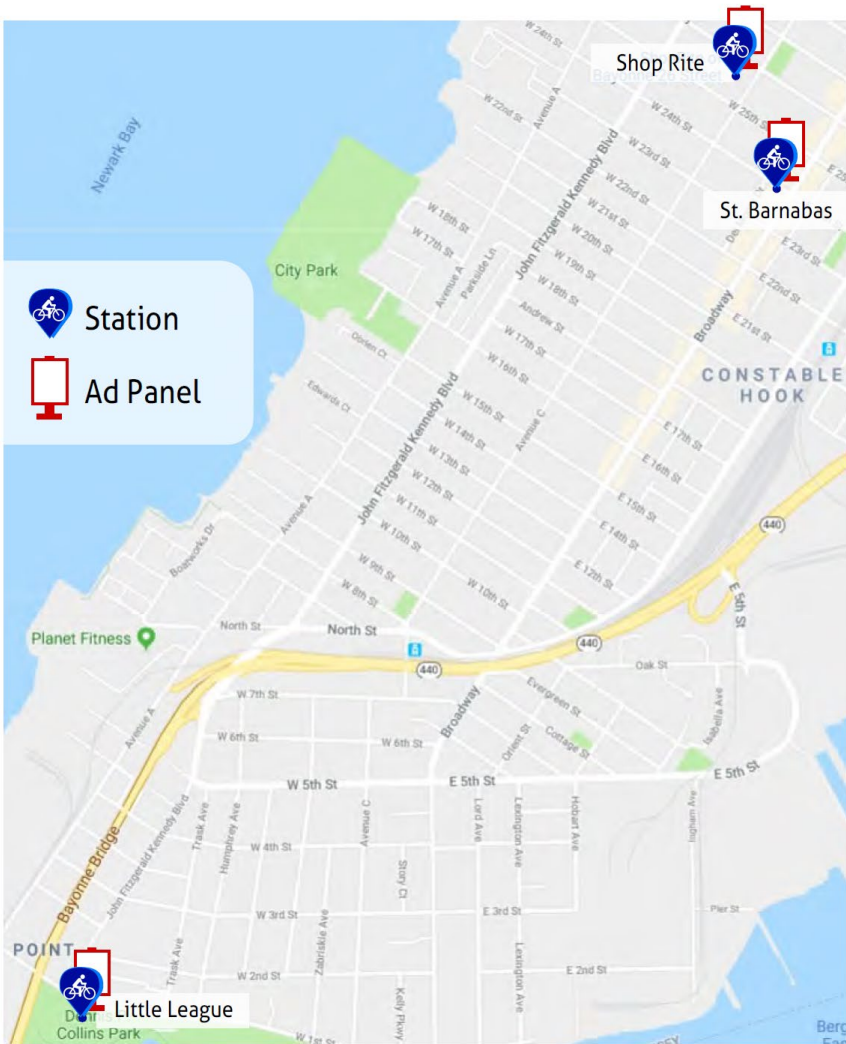

## BAYONNE NEW JERSEY

GEOPATH ID: 30853916

 6 Faces Throughout  
Bayonne, NJ 07002

Bayonne is home to an array of fantastic recreational amenities, including the Bayonne Public Library. Other amenities in the area include The Bayonne Community Museum, The Bayonne Firefighters Museum, Bergen Park and Hackensack Riverwalk. Ideally situated in Hudson County, just across from New York City.

**Size:**

70"H x 48"W

**Weekly IMPs:**

88,151

**Facing:**

Multiple

**Latitude:**

Multiple

**Longitude:**

Multiple

**Read:**

Multiple

## Station Locations

Station	Latitude	Longitude	Nearest Cross-Streets/Landmarks	Nearest Fixed Address
Little League	40.38477	-74.08215	JFK Blvd. & W. 1st, East of 1st---Bayonne Little League Fields	200 W. 1st St., Bayonne, NJ 07002
St. Barnabas	40.39512	-74.07053	Broadway & E. 24th St., South of 24th---RWJ Barnabas Health	519 Broadway, Bayonne, NJ 07002
Shop Rite	40.667384	-74.118864	Avenue C & 26th, South of 24th---Shop Rite	583-9 Avenue C, Bayonne, NJ 07002