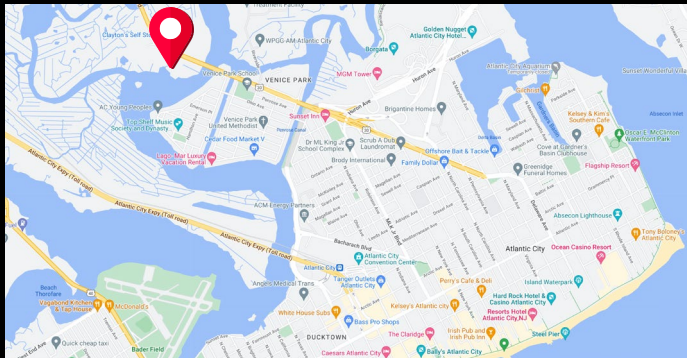

BULLETIN AC-416

GEOPATH ID: 30640519

 Route 30, Absecon Blvd
Atlantic City, 08401

This is the first sign on heavily traveled Route 30, coming out of Atlantic City's Harbor Casino where the Borgata Casino is located. It is an ideal location for targeting casino customers, casino employees and the general public. This sign has good visibility as motorists are traveling west from the Borgata, Harrah's, and Golden Nugget Casinos towards the Garden State Parkway, and the Atlantic City Expressway. **DEC 63,600**

Size: 16'H x 60'W	Weekly IMPs: 120,010	Facing: East
Latitude: 39.3772613	Longitude: -74.45550978	Read: Left-hand

 DC Office: 202.337.1839

 chris@capitoloutdoor.com

 CapitolOutdoor.com

BULLETIN

AC-416

Location: Route 30, Absecon Blvd | **Area:** Atlantic City | **Substrate:** Vinyl