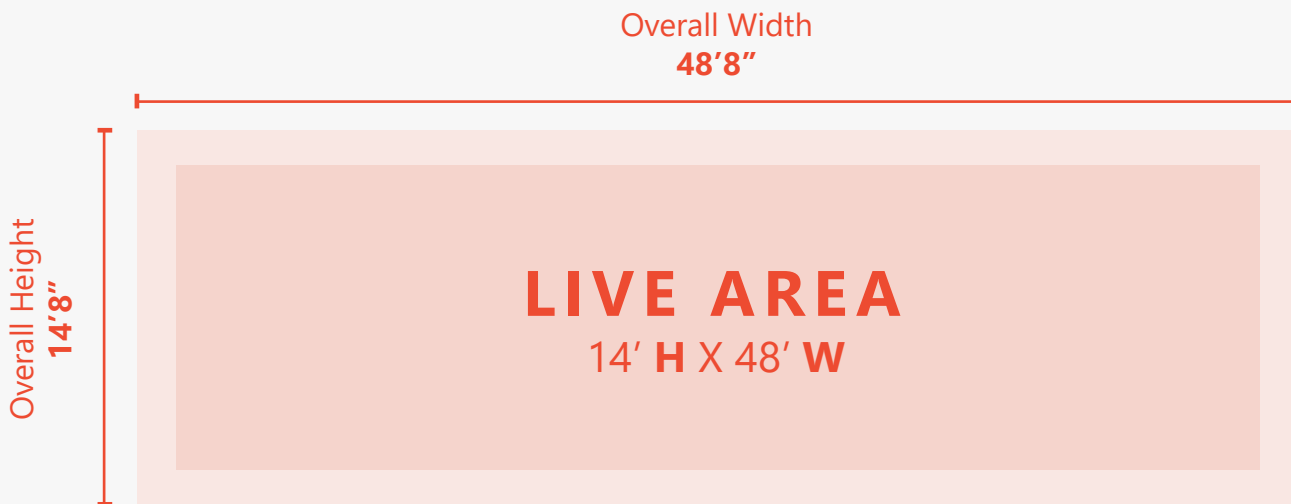

BULLETIN

BAL-511

GEOPATH ID: 30749

 608 Folcroft Street
Baltimore, MD 21224

I-95 250' S/O O'Donnell Street F/S:

Gorgeous Right Hand read, as good as a billboard can be with a straight head on shot from over 1/2 mile away. Framed out perfectly above the building this sign cannot get any better.

Size: 14'H x 48'W	Weekly IMPs: TBD	Facing: North
Latitude: 39.284913	Longitude: -76.546956	Read: Right-hand

Location: 608 Folcroft Street | **Area:** Baltimore | **Substrate:** Vinyl

Art/Production Guidelines

SIZE & PRODUCTION

14 feet tall by 48 feet wide. Illuminated Vinyl Bulletin. Showing size is 14' tall x 48' wide. Production size is 14'8" tall x 48'8" wide which is 4 inches all the way around on all four sides – 3-inch pocket with a 1-inch wrap.