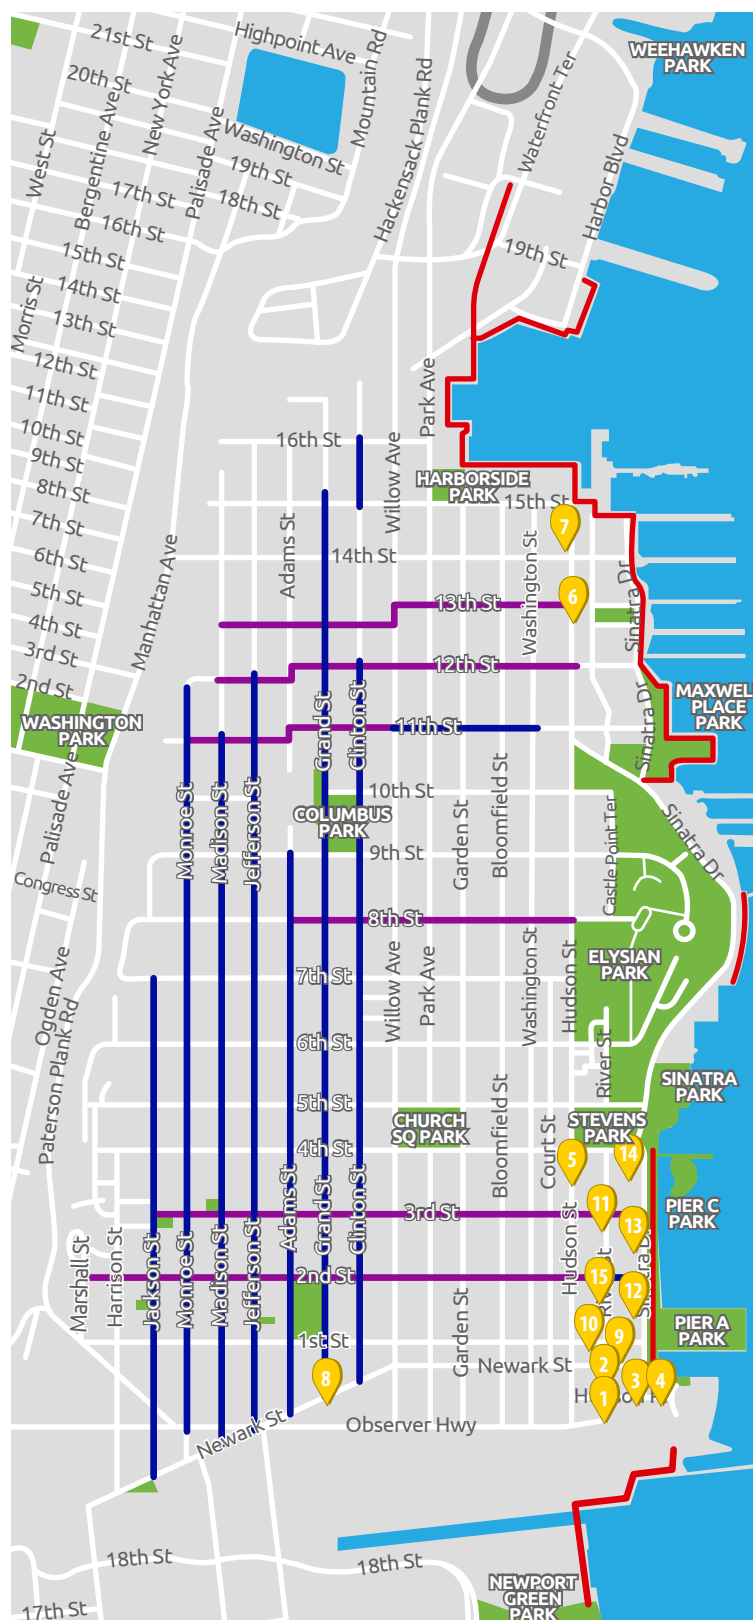

HOBOKEN

Hoboken, New Jersey
[Multiple Locations]

6'x4' Hoboken Ad Panel Network

Station Locations

1A	64 Hudson St. Hoboken, NJ 07030
1B	64 Hudson St. Hoboken, NJ 07030
2A	80 Hudson St. Hoboken, NJ 07030
2B	80 Hudson St. Hoboken, NJ 07030
3A	17-25 Hudson Pl. Hoboken, NJ 07030
3B	17-25 Hudson Pl. Hoboken, NJ 07030
4A	17-25 Hudson Pl. Hoboken, NJ 07030
4B	17-25 Hudson Pl. Hoboken, NJ 07030
5A	215 Hudson St., Hoboken, NJ 07030
5B	215 Hudson St., Hoboken, NJ 07030
6A	1325 Hudson St., Hoboken, NJ 07030
6B	1325 Hudson St., Hoboken, NJ 07030
7A	60 14th St. Hoboken, NJ 07030
7B	60 14th St. Hoboken, NJ 07030
8A	400-440 Newark St. Hoboken, NJ 07030
8B	400-440 Newark St. Hoboken, NJ 07030
9A	33-41 Newark St. Hoboken, NJ 07030
9B	33-41 Newark St. Hoboken, NJ 07030
10A	92 Hudson St. Hoboken, NJ 07030
10B	92 Hudson St. Hoboken, NJ 07030
11A	235 Hudson St. Hoboken, NJ 07030
11B	235 Hudson St. Hoboken, NJ 07030
12A	112-198 River St. Hoboken, NJ 07030
12B	112-198 River St. Hoboken, NJ 07030
13A	210 River St. Hoboken, NJ 07030
13B	210 River St. Hoboken, NJ 07030
14A	310-316 River St. Hoboken, NJ 07030
14B	310-316 River St. Hoboken, NJ 07030
15A	97-203 Hudson St. Hoboken, NJ 07030
15B	97-203 Hudson St. Hoboken, NJ 07030

Any Questions?

chris@capitoloutdoor.com | DC Office: 202.337.1839

www.CapitolOutdoor.com

3286 M Street NW 3rd Floor
Washington, DC 20007

Hoboken Shelter Displays

- Protected Bike/Pedestrian Path
- Street with Bike Lane
- Shared Bike / Car Lanes

STATION LOCATIONS

HOBOKEN SITES

1. Hoboken Terminal (Hudson & Hudson Pl) *West Sidewalk*
   64 Hudson St, Hoboken, NJ 07030
   40°44'09.6"N 74°01'49.2"W
2. Hoboken St. (Btw Hudson Pl. & Newark) *West Sidewalk*
   80 Hudson St, Hoboken, NJ 07030
   40°44'11.4"N 74°01'48.6"W
3. Hoboken Terminal (Hudson & River) *S Sidewalk by the Path*
   17-25 Hudson Pl, Hoboken, NJ 07030
   40°44'08.7"N 74°01'44.5"W
4. Hoboken Terminal (Hudson & River) *S Sidewalk by the Path*
   17-25 Hudson Pl, Hoboken, NJ 07030
   40°44'09.0"N 74°01'44.9"W
5. 14th St & Sinatra Dr (Pier 14) *Waterfront Sidewalk*
   1 Sinatra Dr N, Hoboken, NJ 07030
   40°45'09.4"N 74°01'24.6"W
6. 14th St & Sinatra Dr (Pier 14) *Waterfront Sidewalk*
   1 Sinatra Dr N, Hoboken, NJ 07030
   40°45'08.7"N 74°01'24.5"W
7. 14th St & Washington St (North Sidewalk, NE Corner)
   60 14th St, Hoboken, NJ 07030
   40°45'12.0"N 74°01'33.4"W
8. Newark St & Adams St (North Sidewalk, NE Corner)
   400-440 Newark St, Hoboken, NJ 07030
   40°44'13.9"N 74°01'15.3"W
9. Newark St (Btw Hudson & River)
   33-41 Newark St, Hoboken, NJ 07030
   40°44'11.5"N 74°01'45.8"W
10. Hudson St (Btw Newark & 1st St)
    92 Hudson St, Hoboken, NJ 07030
    40°44'13.1"N 74°01'48.0"W
11. Hudson St (Btw 2nd & 3rd St)
    235 Hudson St, Hoboken, NJ 07030
    40°44'21.6"N 74°01'44.8"W
12. River St (Btw 1st & 2nd St)
    112-198 River St, Hoboken, NJ 07030
    40°44'17.3"N 74°01'43.0"W
13. River St (Btw 2nd & 3rd St)
    210 River St, Hoboken, NJ 07030
    40°44'20.8"N 74°01'41.9"W
14. River St (Btw 3rd & 4th St)
    310-316 River St, Hoboken, NJ 07030
    40°44'25.0"N 74°01'40.6"W
15. Hudson St (Btw 1st & 2nd St)
    97-203 Hudson St, Hoboken, NJ 07030
    40°44'17.7"N 74°01'45.9"W