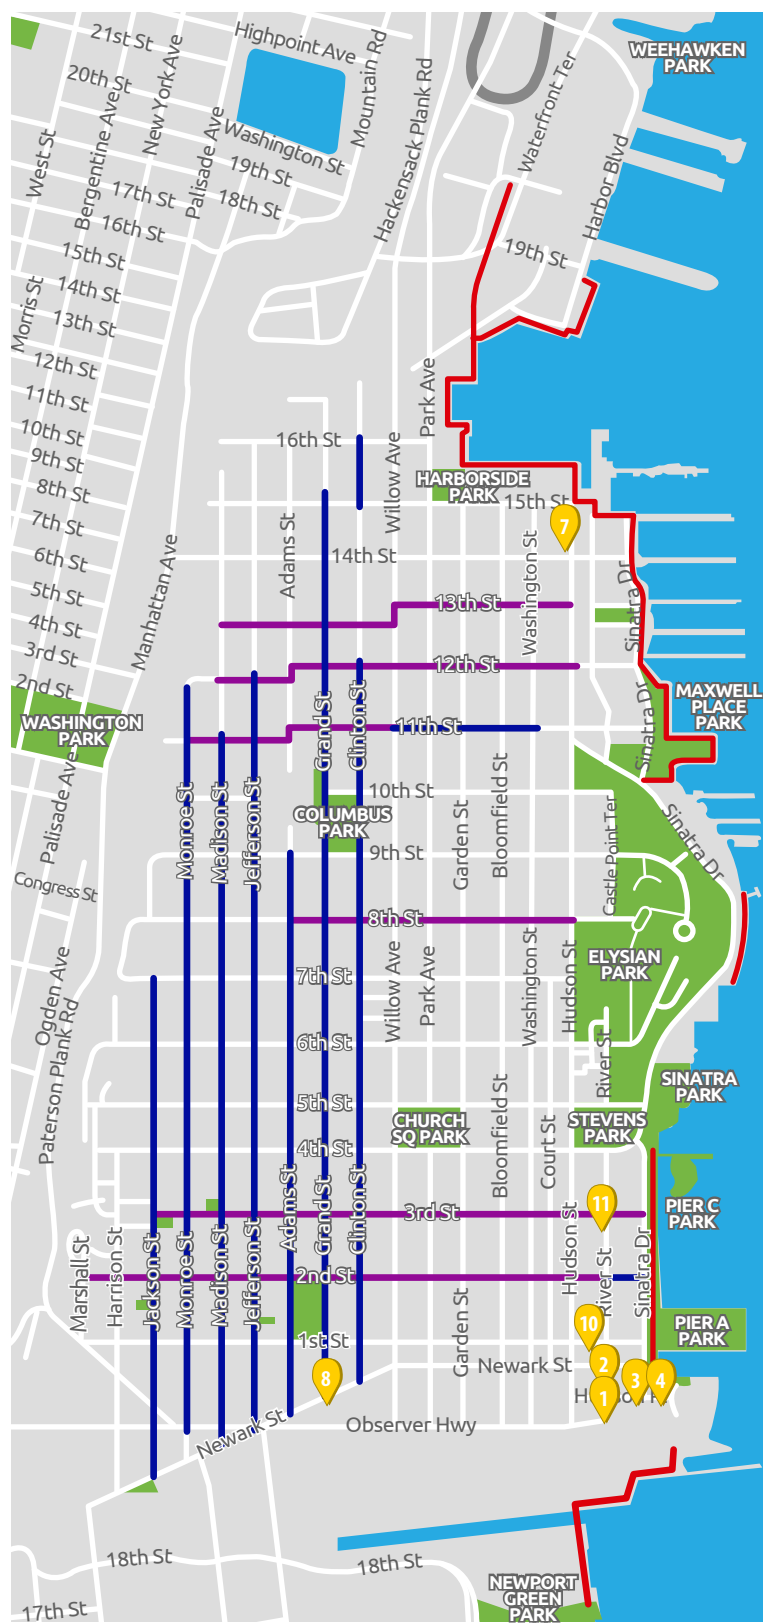

HOBOKEN

Hoboken, New Jersey
[Multiple Locations]

6'x4' Hoboken Ad Panel Network

Alcohol Compliant Locations

- 1A 64 Hudson St., Hoboken, NJ 07030
- 1B 64 Hudson St., Hoboken, NJ 07030
- 2A 80 Hudson St., Hoboken, NJ 07030
- 2B 80 Hudson St., Hoboken, NJ 07030
- 3A 17-25 Hudson Pl., Hoboken, NJ 07030
- 3B 17-25 Hudson Pl., Hoboken, NJ 07030
- 4A 17-25 Hudson Pl., Hoboken, NJ 07030
- 4B 17-25 Hudson Pl., Hoboken, NJ 07030
- 7A 60 14th St., Hoboken, NJ 07030
- 7B 60 14th St., Hoboken, NJ 07030
- 8A 400-440 Newark St., Hoboken, NJ 07030
- 8B 400-440 Newark St., Hoboken, NJ 07030
- 10A 92 Hudson St., Hoboken, NJ 07030
- 10B 92 Hudson St., Hoboken, NJ 07030
- 11A 235 Hudson St., Hoboken, NJ 07030
- 11B 235 Hudson St., Hoboken, NJ 07030

Any Questions?

chris@capitoloutdoor.com | DC Office: 202.337.1839

www.CapitolOutdoor.com

3286 M Street NW 3rd Floor
Washington, DC 20007

Hoboken Shelter Displays

- Protected Bike/Pedestrian Path
- Street with Bike Lane
- Shared Bike / Car Lanes

ALCOHOL COMPLIANT LOCATIONS

HOBOKEN SITES

- **1** Hoboken Terminal
  (Terminal Hudson & Hudson Pl)
  West Sidewalk
  64 Hudson St, Hoboken, NJ 07030
- **2** Hoboken Street
  (Hudson Pl & Newark)
  West Sidewalk
  80 Hudson St, Hoboken, NJ 07030
- **3** Hoboken Terminal
  (Terminal Hudson & River)
  S Sidewalk by the Path
- **4** 17-25 Hudson Pl, Hoboken, NJ 07030
- **7** 14th St & Washington Street
  (14th & Washington NE Corner)
  60 14th St, Hoboken, NJ 07030
- **8** Newark Street
  (Newark & Adams NE Corner)
  400-440 Newark St, Hoboken, NJ 07030
- **10** Hudson Street
  (Newark & 1st Street)
  92 Hudson St, Hoboken, NJ 07030
- **11** Hudson Street
  (2nd & 3rd Street)
  235 Hudson St, Hoboken, NJ 07030