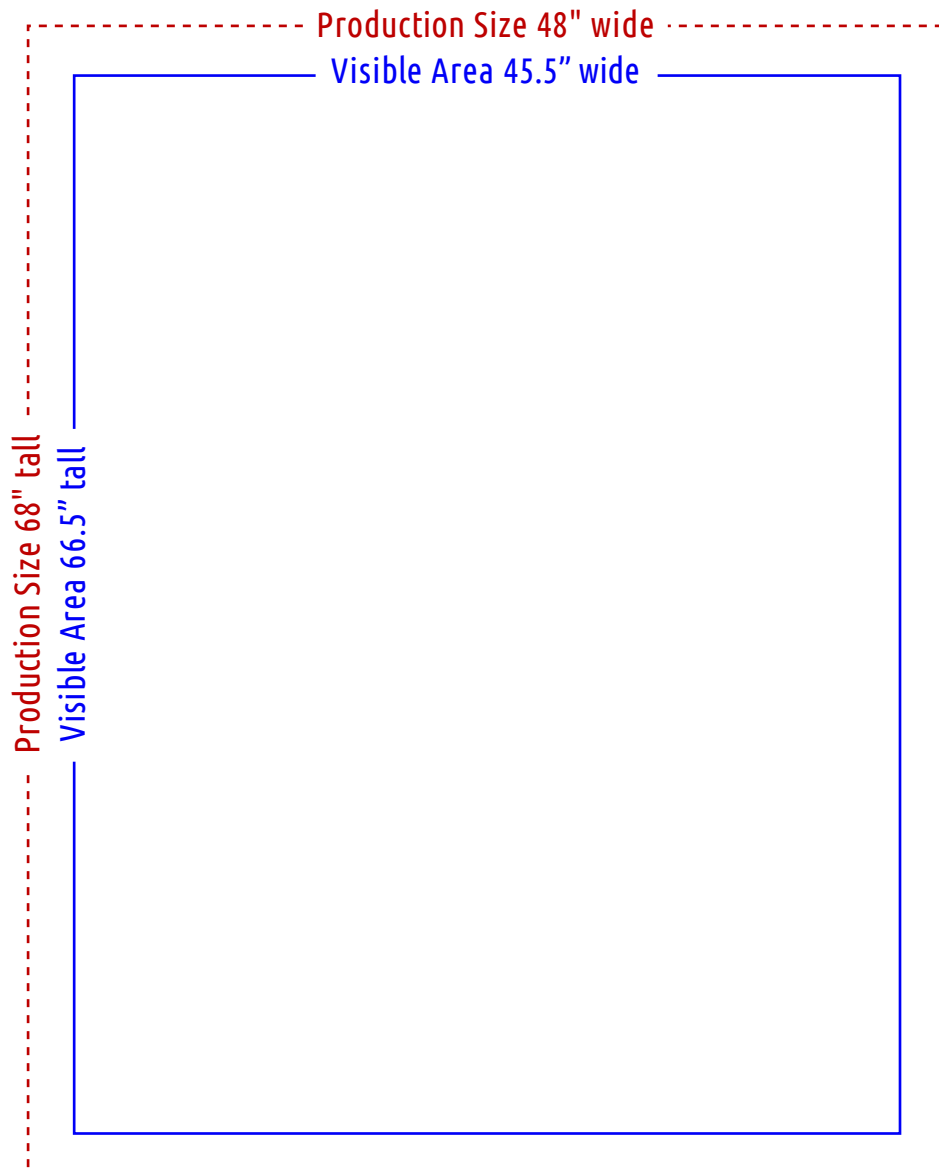

6'x4' Hoboken Ad Panel Network

SIZE & PRODUCTION

68" High X 48" Wide

PRICE

\$2500 per panel sold
in lots of 15 faces

INSTALLATION

\$60/face

TERM

4 Weeks

SHIPPING:

50 Rector St
Apt 2102
Newark, NJ 07102

No Signature Required

Number of Sheets: 1

Overall Poster Size: 68" High x 48" Wide

Note: Posters are not saved after the end of posting unless a written request is received prior to start of posting. New posters are needed for non-consecutive posting. P3GM cannot or will not store/save posters for re-use. Materials not complying with dimensions may be subject to additional expenses or non-posting. P3GM shall not be held liable for any degradation of paper quality or performance whatsoever that may result from the use of any materials other than those described.

6'x4' Hoboken Ad Panel Network

Poster Size

- Live/Visible Area: 66.5" H x 45.5" W
- Please keep all important elements inside area as additional trim may be required.

Print Fabrication

- Main posters must be produced as separate pieces. Art bleeds to edge on all four sides.